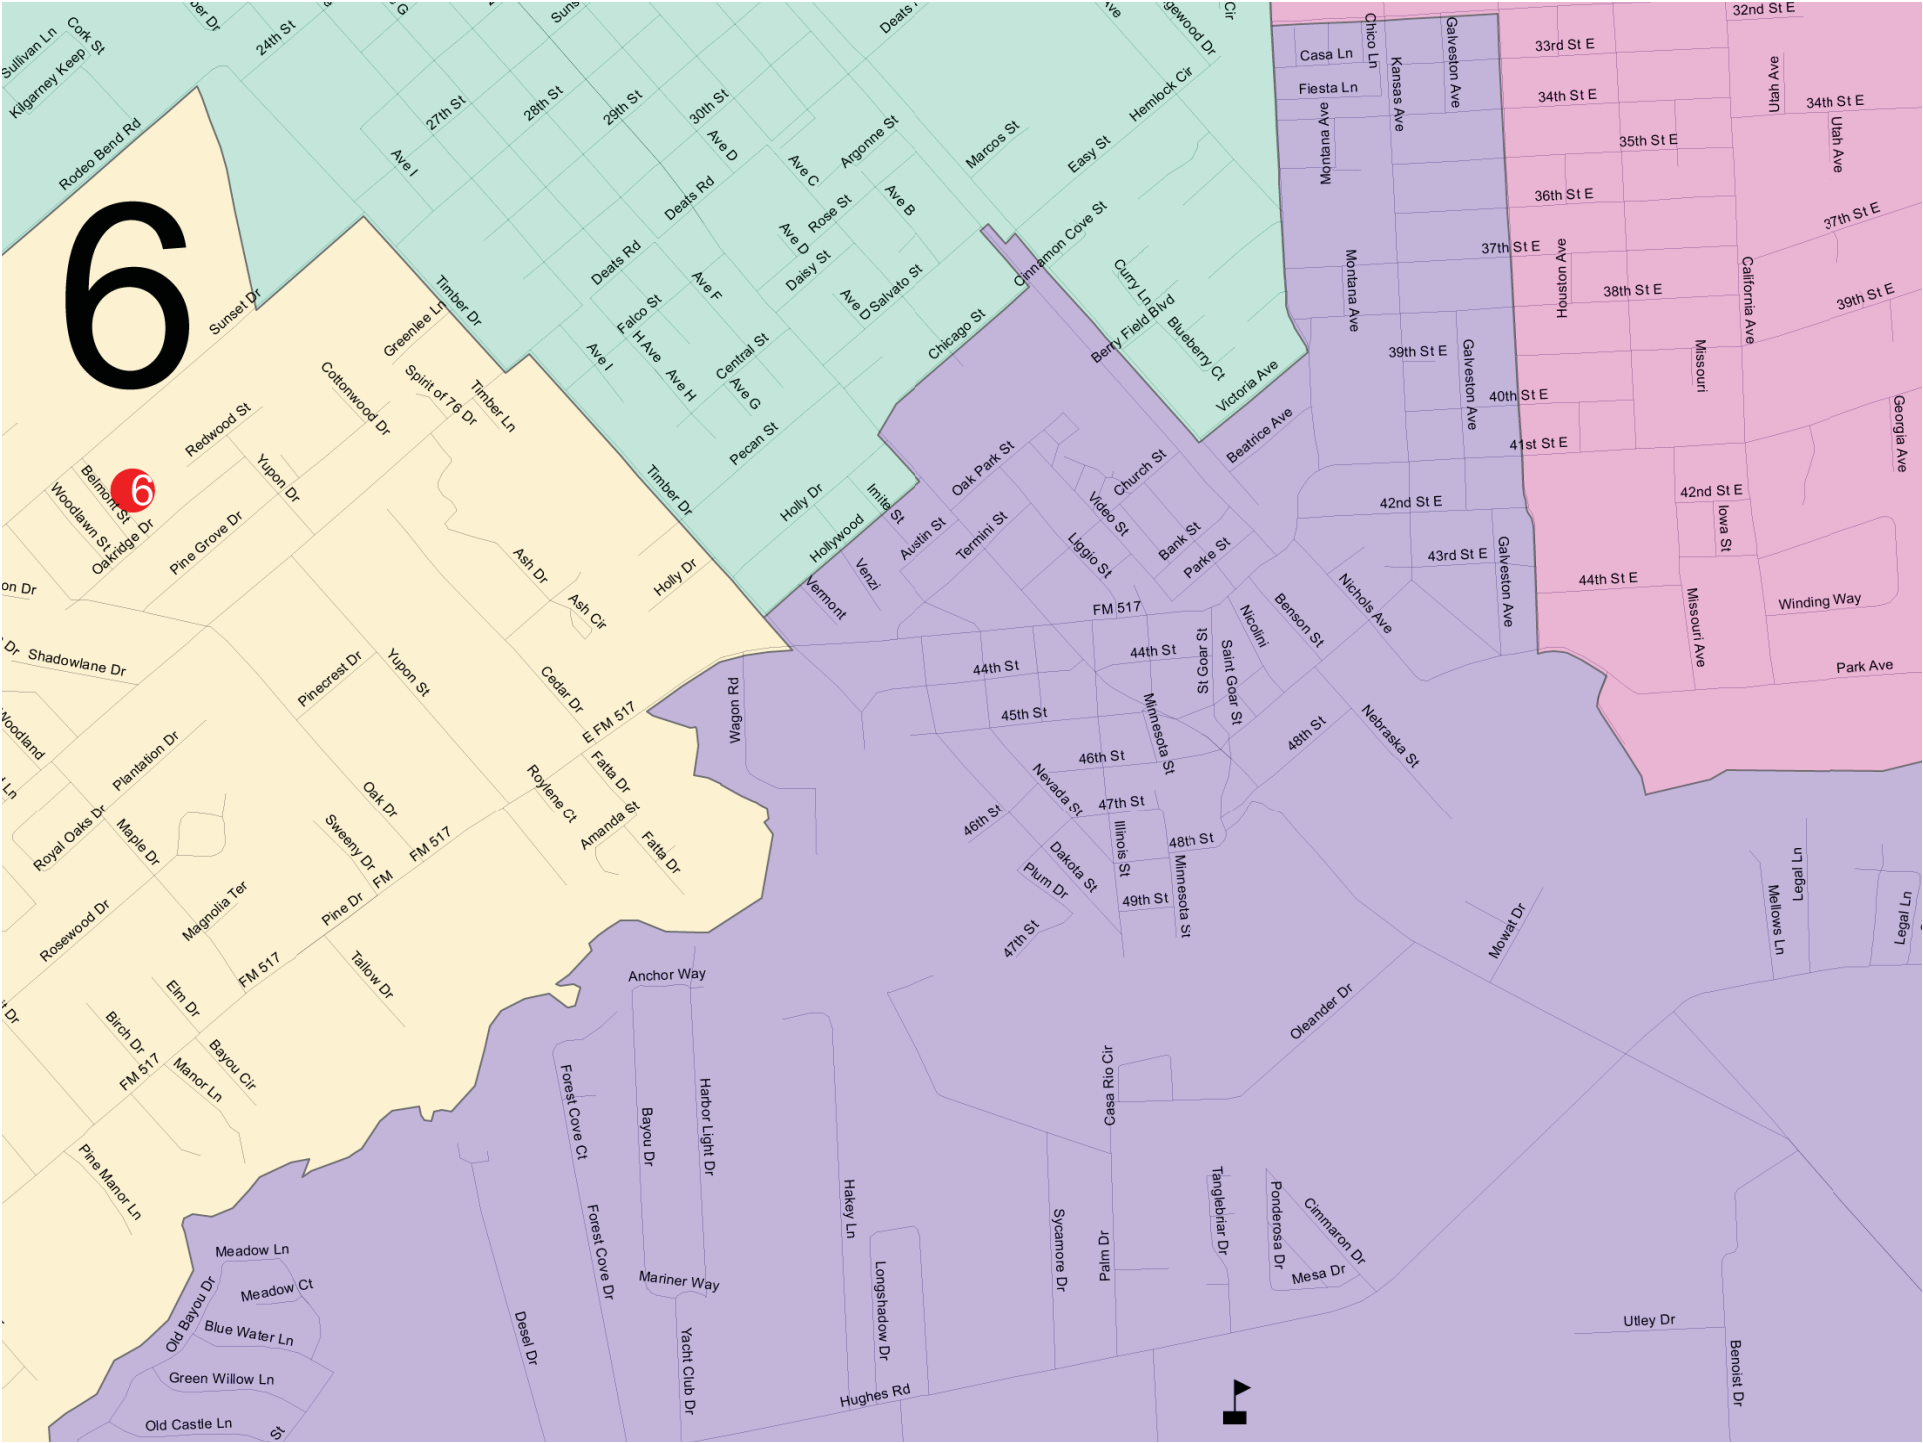

6

6

N Park Ave
31st Ave N
112th St N
30th Ave N
110th St N

FM 2004

Raymond Ct
Lone Trail Dr S
Blue Bonnet Dr

Paseo Lobo Dr Pso Lobo

Barracuda Dr
Amberjack Dr
Shark Cir
Tarpou Dr
Marlin Dr
Kingfish Rd
Tuna Cir
Ling Cir
Stingray Ct
Mackerel Dr
Yellowfin Cir
Bonito Dr
Dolphin Cir
Blue Crab Dr

Emmett F Lowry Expy

Palmer Hwy

I-45

FM 1764

Emmett F Lowry Expy

Emmett F Lowry Expy

FM 1764 Palmer Hwy

Plantation Dr

FM 1764

I-45

Gulf Fwy

Gulf Fwy

US Hwy 75

FM 2004

Hutto St Hutto Rd

Monticello St