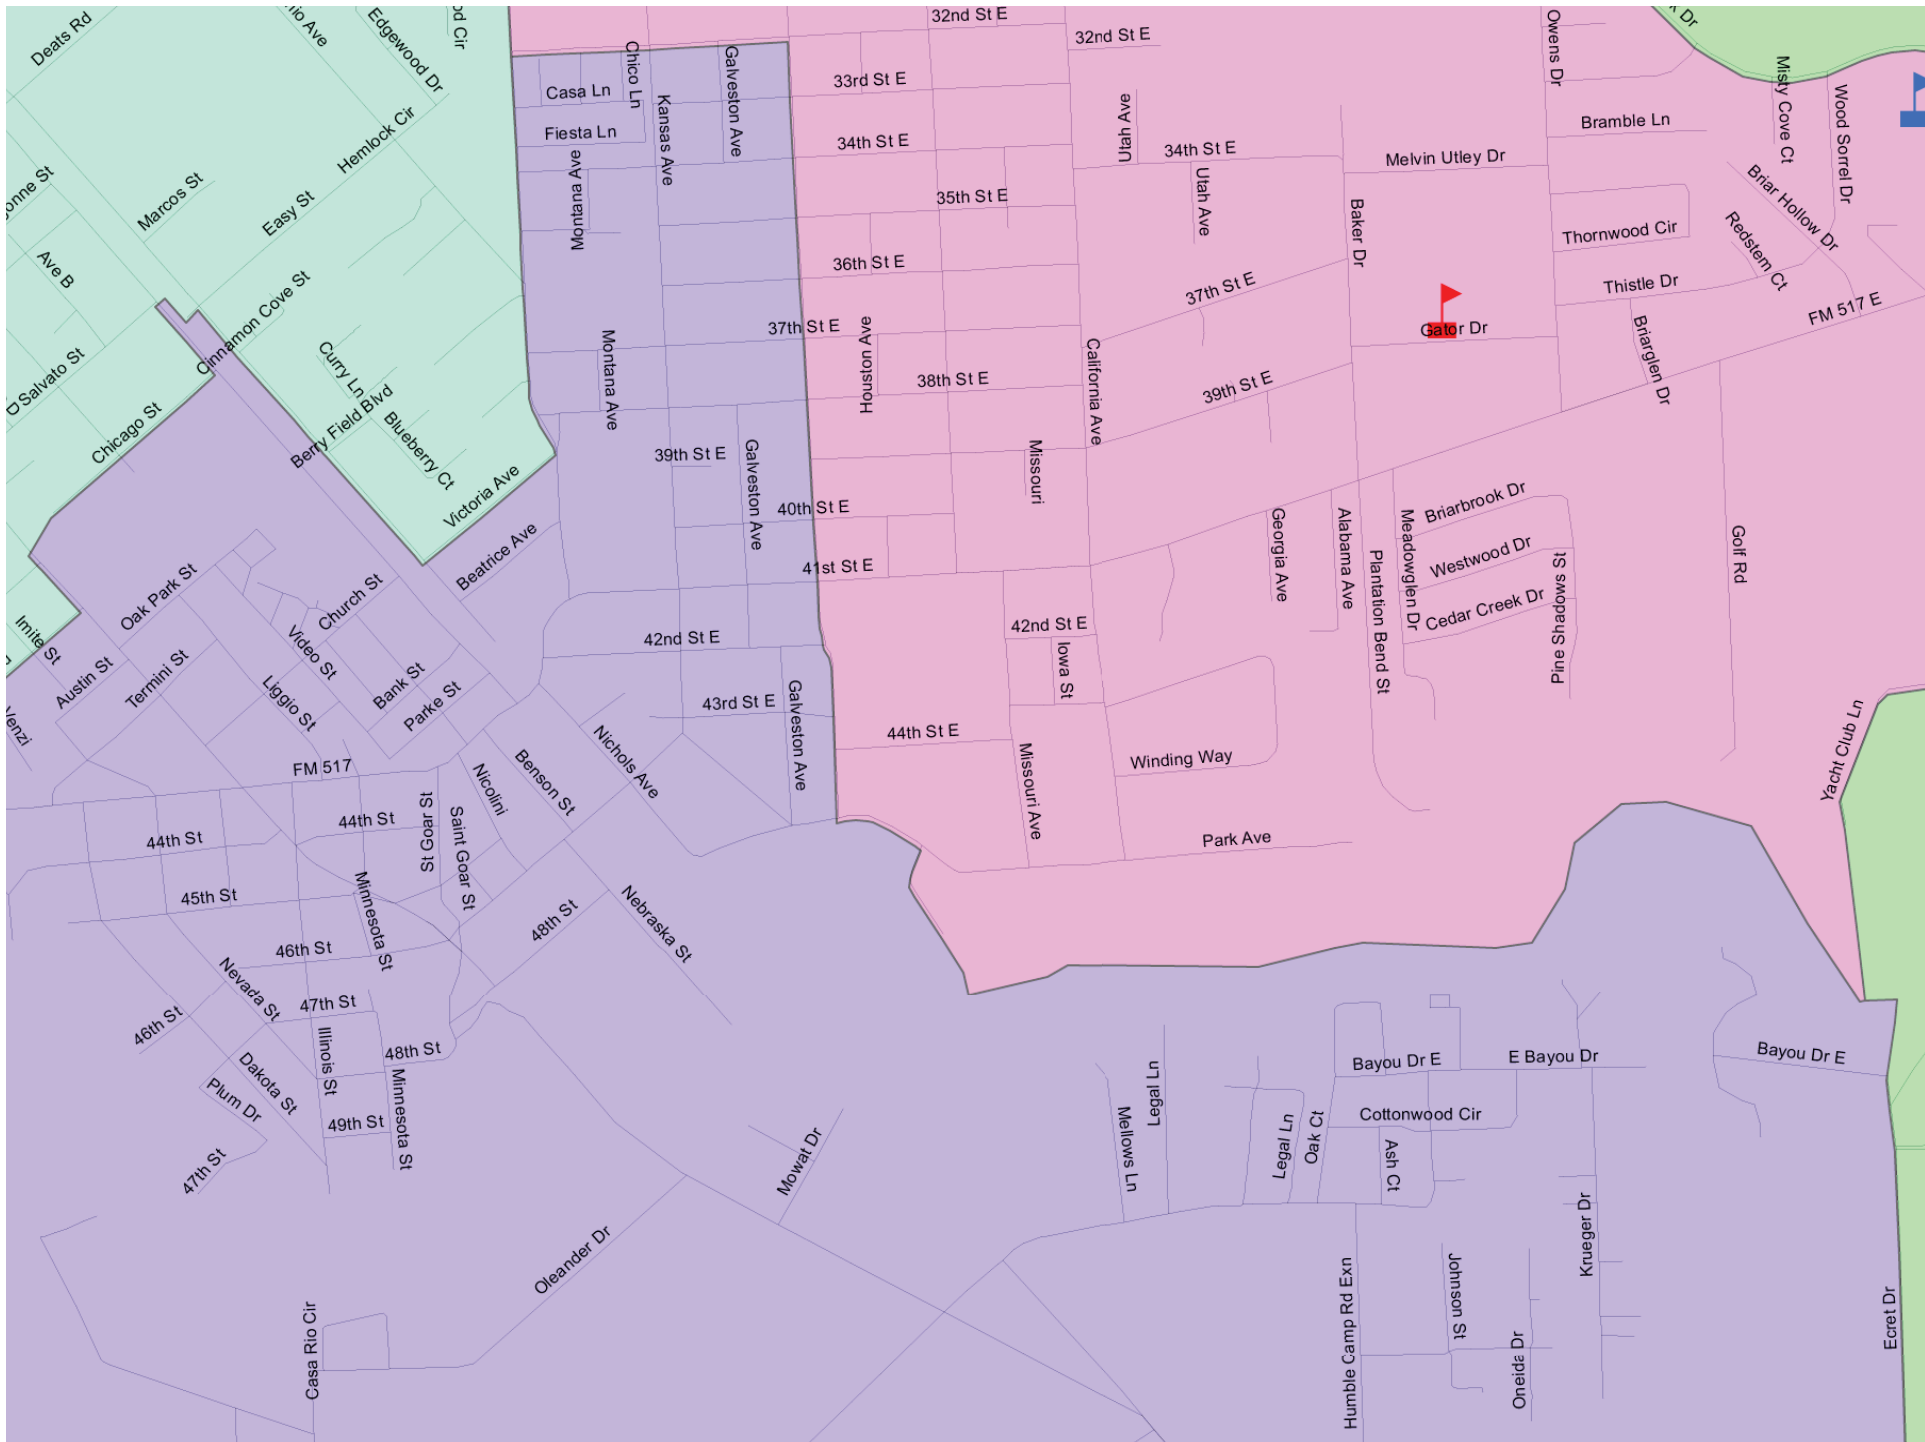

6

6

N Park Ave
31st Ave N
112th St N
30th Ave N
110th St N

FM 2004

Raymond Ct
Lone Trail Dr S
Blue Bonnet Dr

Paseo Lobo Dr Pso Lobo

Barracuda Dr
Amberjack Dr
Shark Cir
Tarpou Dr
Marlin Dr
Kingfish Rd
Tuna Cir
Ling Cir
Stingray Ct
Mackerel Dr
Yellowfin Cir
Bonito Dr
Dolphin Cir
Blue Crab Dr

Emmett F Lowry Expy

Palmer Hwy

I-45

FM 1764

Emmett F Lowry Expy

Emmett F Lowry Expy

FM 1764 Palmer Hwy

Plantation Dr

FM 1764

I-45

Gulf Fwy

Gulf Fwy

US Hwy 75

FM 2004

Hutto St Hutto Rd

Monticello St